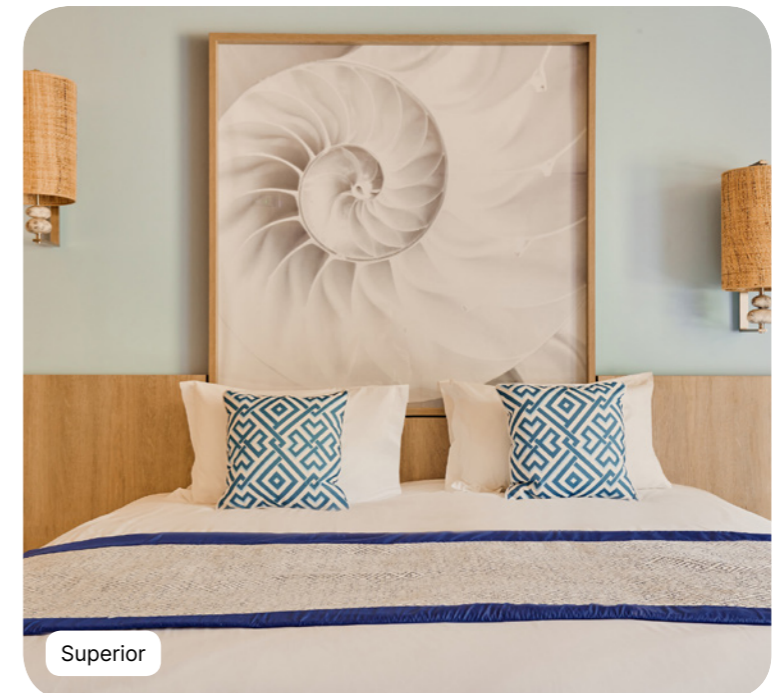

Accommodation

Superior

Name	Min. m ²	Highlights	Capacity
Superior Room - Pine Grove, New	36	Garden side, Furnished terrace	1 - 3
Interconnecting Superior Rooms - Pine Grove, New	72	Pool Side, Furnished terrace	4 - 6
Interconnecting Superior Rooms - Sea View, Hotel	34	Sea View, Furnished balcony	3 - 4
Superior Room - Sea View, Hotel	18	Sea View, Furnished balcony	1 - 2
Family Superior Room - Sea View, Hotel	46	Sea View, Children's Separate Room, Furnished balcony	1 - 4
Interconnecting Superior Rooms - Olympe	40	Furnished balcony	3 - 4
Interconnecting Superior Rooms - Hotel	34	Furnished balcony	3 - 4
Superior Room - Olympe	21	Furnished balcony	1 - 2
Superior Room - Sea Side, Olympe	20	Furnished balcony or terrace	1 - 2
Superior Room - Pine Grove	26	Furnished balcony	1 - 3
Superior Room - Hotel	16	Furnished balcony	1 - 2
Superior Room - Sea view, Garden level, Hotel	18	Sea View, Terrace	1 - 2
Superior Room - Mobility Accessible, Hotel	40		1 - 2